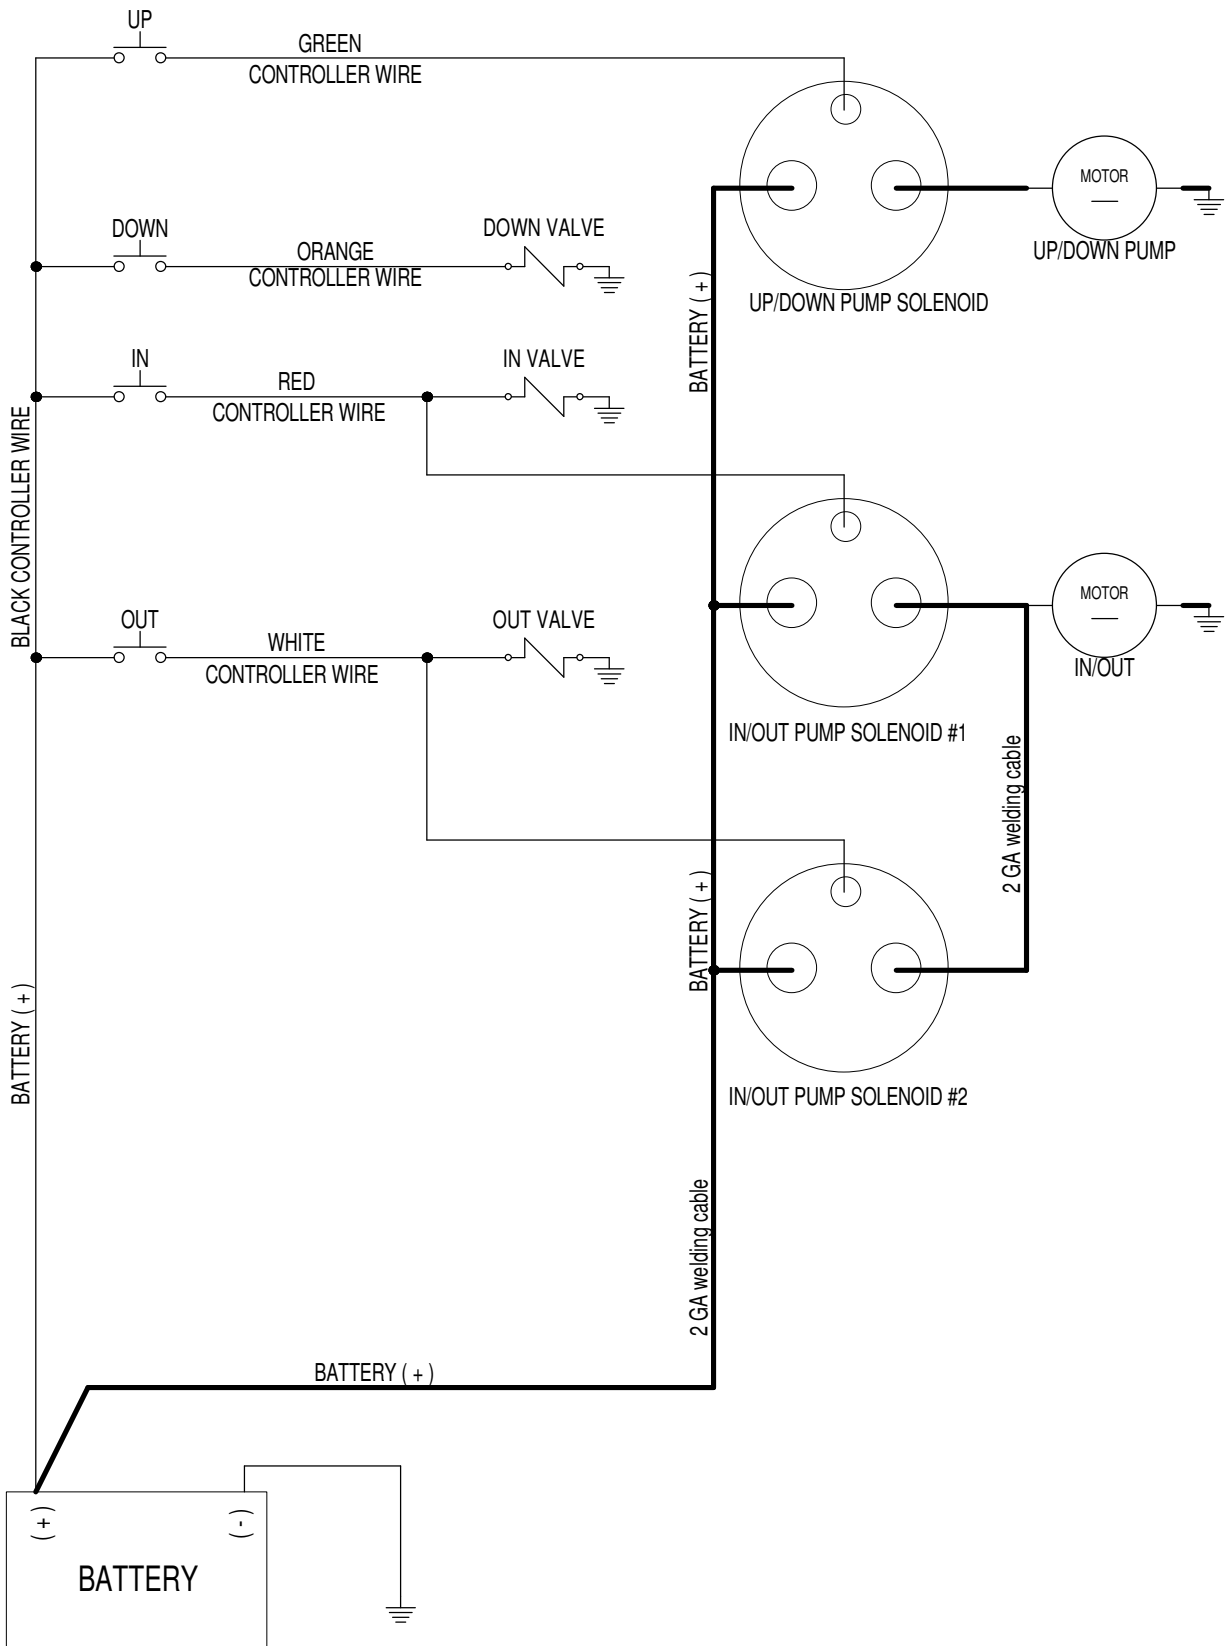

# Wiring diagram for 2-pump MTE Minute Man Original

Your wire colors may vary

|                     |                                   |  |  |             |      |           |                       |
|---------------------|-----------------------------------|--|--|-------------|------|-----------|-----------------------|
| Project Description | MINUTE MAN                        |  |  | Designed by | Date | Revisions | Project date          |
| Sheet Description   | MINUTE MAN<br>2-pump wiring - MMO |  |  | Drawn by    |      |           | 27/8/08               |
|                     |                                   |  |  | Verified by |      |           | Sheet date<br>25/4/11 |
|                     |                                   |  |  |             |      |           | 3/3                   |