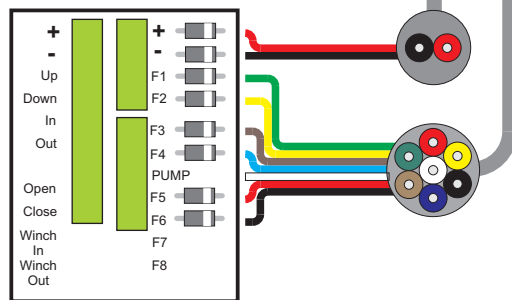

Questions? call: 616-662-6475