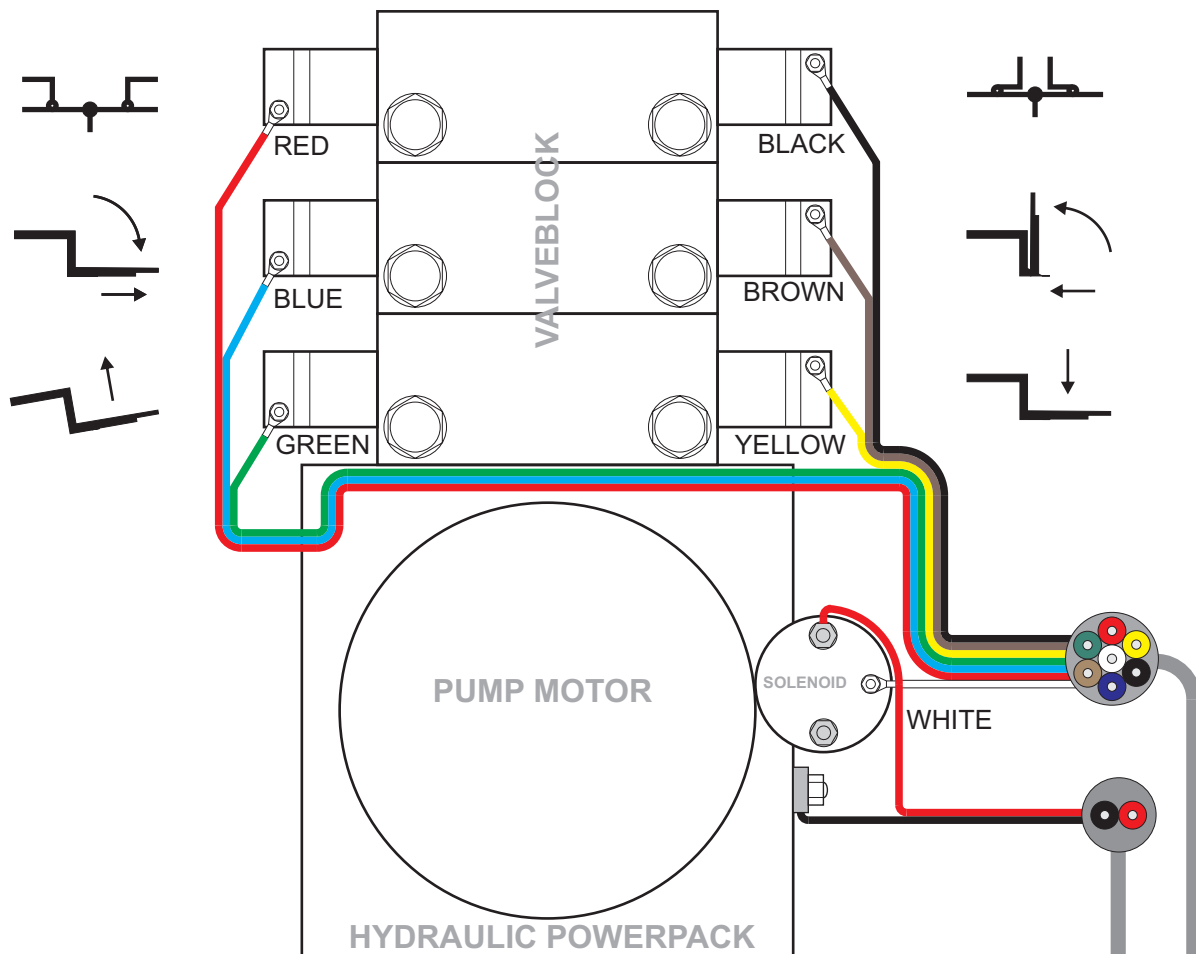

Wiring diagram for Minute Man HDH with orange 6 button hand control  
2007-Current

6 Button Controller Wiring:

Green - UP

Orange - DOWN

Red - IN

Red/striped - OUT

White - OPEN

White-striped - CLOSE